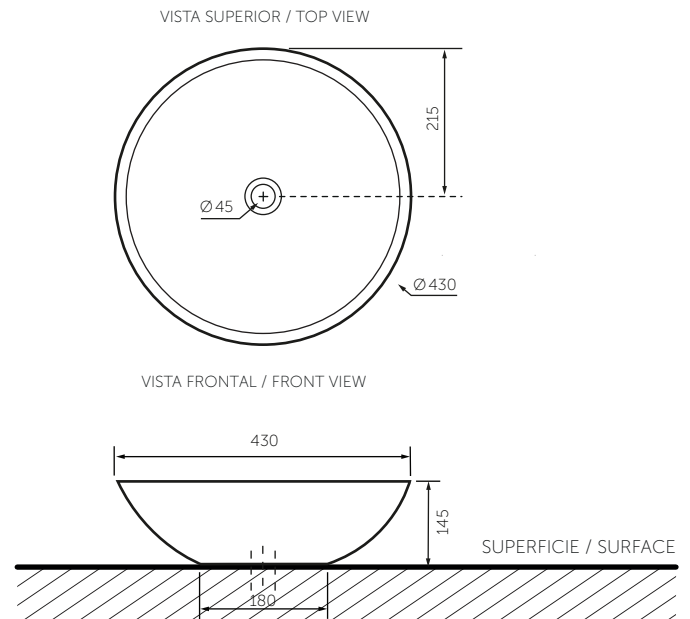

LAVAMANOS DE SOBREPONER
UNDERCOUNTER LAVATORY

GARANTÍA DE 20 AÑOS
20 YEARS WARRANTY

Cuidados y limpieza

Care and cleaning

- Para la limpieza, utilice un detergente suave como el jabón líquido PH neutro y agua tibia.
- No utilice limpiadores abrasivos que puedan rayar u opacar la superficie.
- No use limpiadores que contengan CLORO, este químico puede causarle daños a la pieza.
- Siempre pruebe la solución de limpieza en un área oculta antes de aplicarla a toda la superficie.
- Limpie con un trapo y enjuague completa e inmediatamente con agua después de aplicar limpiadores.
- Enjuague y seque las superficies cercanas que se hayan rociado.
- For best cleaning results use a mild soap with neutral PH and warm water.
- Do not use abrasive cleaners since they might scratch the surface.
- Do not clean ceramic area with CHLORINE'S substances will cause damage on the piece.
- Always test cleaning products on a small hidden area before applying it to the entire product.
- After using cleaners, rinse the surface using water and dry with a cloth.

Plano técnico

Technical Drawing

Unidades / Units: mm.

Estas dimensiones son nominales y son sujetas a cambio sin previo aviso.
These dimensions are nominal and are subject to change without prior notice.

Color
Color

Blanco decorado
Decorated white