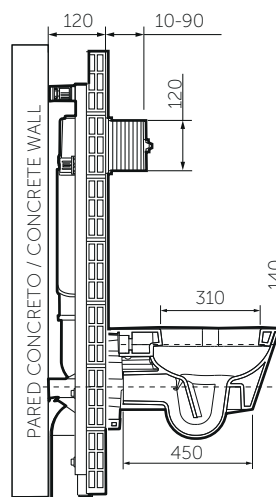

Minimalistic inspiration

Duo Quadrato series has origin from basic shapes, keeping a same line that offer two design options under one style.

- Hidden trapway of 2 inch.
- Ceramic that supports 882 lb.
- Comfortable rim height of 17 inch.
- Slow close toilet seat of easier cleanliness and installation
- Embedded tank in the wall (minimum thickness 6 inch.)

SERIE

DUO QUADRATO

Taza suspendida con tanque oculto
Suspended bowl with embedded tank

6.0 / 4.2 Lpf.
1.6 / 1.1 Gpf.

SKU. 8520-02-1

Información técnica

Technical Information

Material Taza Bowl Material	Porcelana sanitaria Vitreous China
Material Tanque Tank Material	Metálico con partes plásticas Metal with plastic parts
Dimensiones (An x L x Al) Dimensions (W x D x H)	580 x 640 x 1150 mm. 22.8 x 25.2 x 45.2 inch.
Peso máximo soporte Maximum weight support	400 kg. 882 lb.
Presión de agua Water pressure	20 - 80 PSI
Consumo de agua Water consumption	Dual flush 6.0/4.2 Lpf. Dual flush 1.6/1.1 Gpf.
Sistema de descarga Flushing system	Tecnología arrastre Wash down technology
Diámetro del sifón Siphon diameter	25.4 mm. 2 inch.
Distancia del muro al centro del desagüe Wall distance from waste center	305 mm. 12 inch.
Peso Neto (aprox.) Net Weight (approx.)	Taza: 20.6 kg. / Bowl: 45.4 lb. Tanque: 14.5 kg. / Tank: 32 lb.

Plano técnico

Technical Drawing

VISTA SUPERIOR / TOP VIEW

VISTA LATERAL / LATERAL VIEW

VISTA FRONTAL / FRONTAL VIEW

Unidades / Units: mm.

Estas dimensiones son nominales y son sujetas a cambio sin previo aviso.
These dimensions are nominal and are subject to change without prior notice.