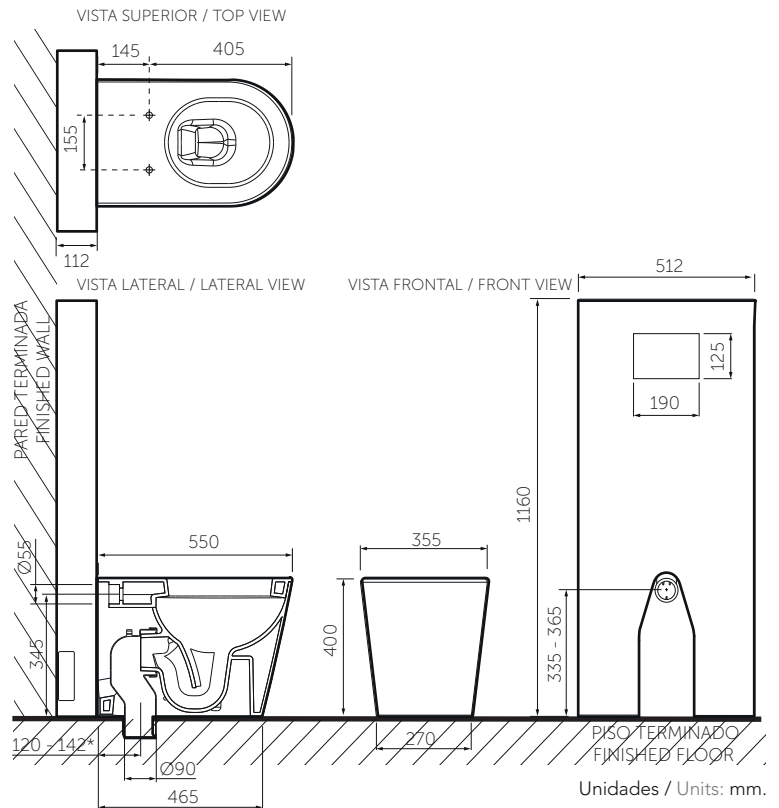

GARANTÍA PORCELANA DE 20 AÑOS
GARANTÍA COMPONENTES 5 AÑOS
VITREOUS CHINA 20 YEARS WARRANTY
COMPONENTS 5 YEARS WARRANTY

*Para mayor información referirse a las condiciones de garantía y devolución.
*Further information refer to warranty and return conditions.

Producto relacionado

Related product

· 8326-02-1 Lavamanos de sobreponer Scala / Scala drop-in lavatory

Color
Color

Blanco
White

Servicio técnico post venta / After sale service

www.ambiance.com.mx - servicioalcliente@ambiance.com.mx

Línea de Atención al Cliente / Customer Service 01800 705 1020 - Monterrey 8125 2036

Cuidados y limpieza

Care and cleaning

- Se debe limpiar sobre una superficie regular.
- La utilización de limpiadores abrasivos pueden dañar la superficie y no es recomendable.
- No use limpiadores que contengan CLORO, este químico puede causarle daños a la pieza.
- Limpie las superficies externas con una solución de agua jabonosa y limpie el área del lavamanos con un limpiador no abrasivo.
- Cleaning should be done on regular basis.
- Use of scouring cleaners may damage the surface on the basin and are not recommended.
- Do not clean ceramic area with CHLORINE'S substances will cause damage on the piece.
- Wipe all outside surfaces with a soapy water solution and clean basin area with a non-abrasive type will cause damage and are not recommended.

Plano técnico

Technical Drawing

*Este accesorio permite el movimiento en dirección horizontal.

*This accessory allows free movement in horizontal direction.

NOTA: Requiere cordón de silicona en ambas piezas para el proceso de instalación.
NOTE: Required caulk line in both pieces to installation process.

Estas dimensiones son nominales y son sujetas a cambio sin previo aviso.

These dimensions are nominal and are subject to change without prior notice.